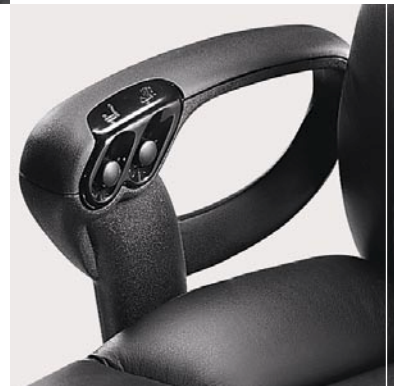

Rechargeable Battery
Rechargeable battery and charger are included with each chair at no extra charge