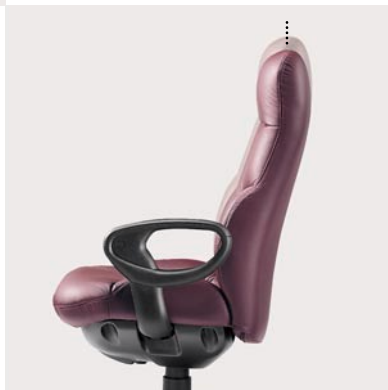

Push Button Control

Concorde[®] is available in both regular and wide models, with two seat depths to fit people of all shapes and sizes.

Tilt Lock Adjustment
The first button at the front of the left armrest releases the chair tilt into a free float position that follows the user's movement providing continuous support through a full range of motions. Pushing the button a second time instantly locks the free float into any four fixed positions.

Back Angle Adjustment
The second button at the front of the left armrest releases the back angle into a free float position that follows the user's movement. Pushing the button a second time locks the chair back into a fixed position.

Seat Height Adjustment
The button on the right armrest adjusts the seat height to accommodate the full spectrum of body sizes. This adjustment enables the user to maintain correct posture, minimizing pressure points, improving circulation and ensuring greater comfort for longer periods of time.

Back Height Adjustment
The concealed back height adjustment lifts easily into one of six preset positions to provide superior lumbar support and maintain the natural 'S' curve of the back.

Concorde is an industry 'first', providing push-button control of your seating position from the arm of the chair. Push-button control – the standard in luxury automotive and aircraft seating – is now the new world standard in workplace seating with Concorde. Innovative and unique, Concorde provides state-of-the-art ergonomic seating for management, and offers models for tall/large applications. What makes it unique is Concorde's arm-mounted push-button controls. Press once, and Concorde floats free. Press again, and Concorde locks firmly in position. Exceptional comfort, perfect support and a limited lifetime warranty are yours with Concorde.