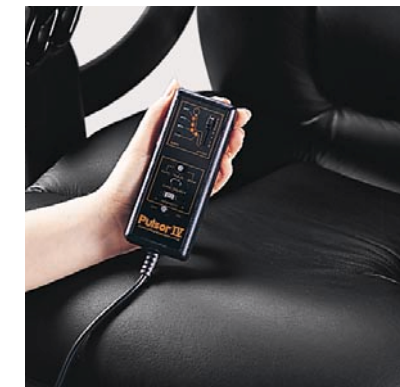

Control Wand
A control wand with on/off control allows specific adjustment of the massage type, location and intensity

Control Buttons
Control button turns the massage function on or off. LED lights in the right chair arm illustrate which massage motors are in use