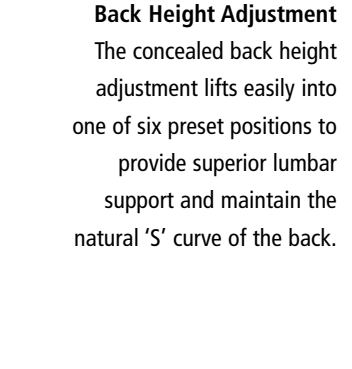

Push Button Control

Concorde[®] is available in both regular and wide models, with two seat depths to fit people of all shapes and sizes.

Tilt Lock Adjustment
The first button at the front of the left armrest releases the chair tilt into a free float position that follows the user's movement providing continuous support through a full range of motions. Pushing the button a second time instantly locks the free float into any four fixed positions.

Back Angle Adjustment
The second button at the front of the left armrest releases the back angle into a free float position that follows the user's movement. Pushing the button a second time locks the chair back into a fixed position.

Seat Height Adjustment
The button on the right armrest adjusts the seat height to accommodate the full spectrum of body sizes. This adjustment enables the user to maintain correct posture, minimizing pressure points, improving circulation and ensuring greater comfort for longer periods of time.