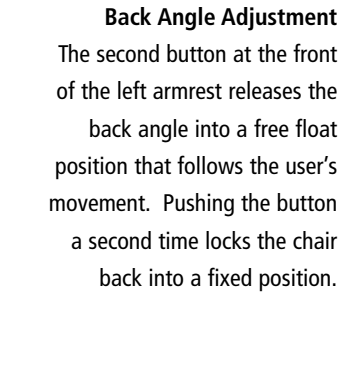

Push Button Control

Concorde[®] is available in both regular and wide models, with two seat depths to fit people of all shapes and sizes.

Tilt Lock Adjustment
The first button at the front of the left armrest releases the chair tilt into a free float position that follows the user's movement providing continuous support through a full range of motions. Pushing the button a second time instantly locks the free float into any four fixed positions.