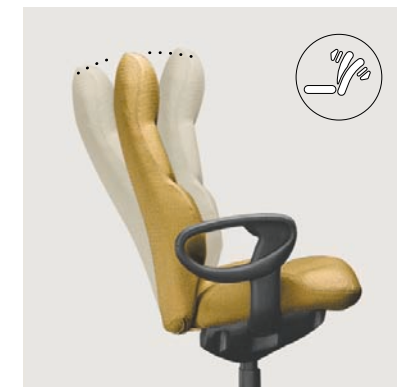

Push-button control – the standard in luxury automotive and aircraft seating – is now the new world standard in workplace seating with Concorde 24-HR.

Innovative and unique, Concorde 24-HR provides state-of-the-art ergonomic seating for multi-shift, and offers models for tall/large applications. What makes it unique is Concorde’s arm-mounted push-button controls. Press once, and Concorde 24-HR floats free. Press again, and Concorde 24-HR locks firmly in position. Exceptional comfort, perfect support and a limited lifetime warranty are yours with Concorde.

Tilt-Lock Adjustment

The first button at the front of the left armrest releases the chair tilt into a free float position that follows the user’s movement providing continuous support through a full range of motions. Pushing the button a second time instantly locks the free float into a fixed position when the chair is tilted upright.

Seat Height Adjustment

The button on the right armrest adjusts the seat height to accommodate the full spectrum of body sizes. This adjustment enables the user to maintain correct posture, minimizing pressure points, improving circulation and ensuring greater comfort for longer periods of time.